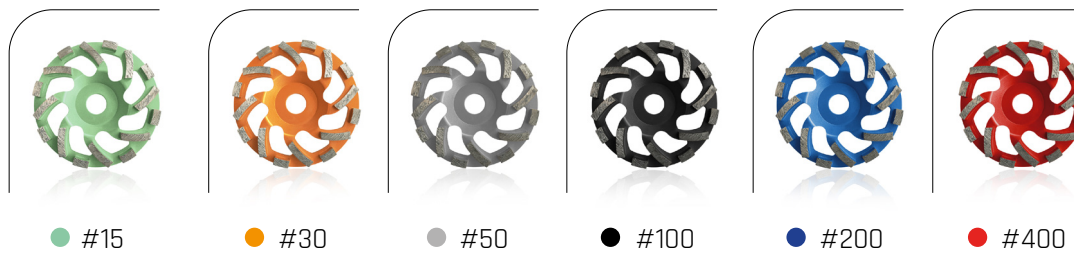

# KITOEDGE

GRINDING TOOLS MADE OF METAL  
FOR ALL COMMONLY USED GRINDING  
MACHINES

## APPLICATION FIELDS

- Industrial floors (made of concrete, screed, designer screed, terrazzo)
- Natural stone floors (marble, granite)
- Synthetically modified cement floors

## GRINDING GRAIN SIZES

## BONDS | WET/DRY

- Titanium-metal-diamond bond
- Suitable for wet or dry grinding
- 125-160 mm diameter